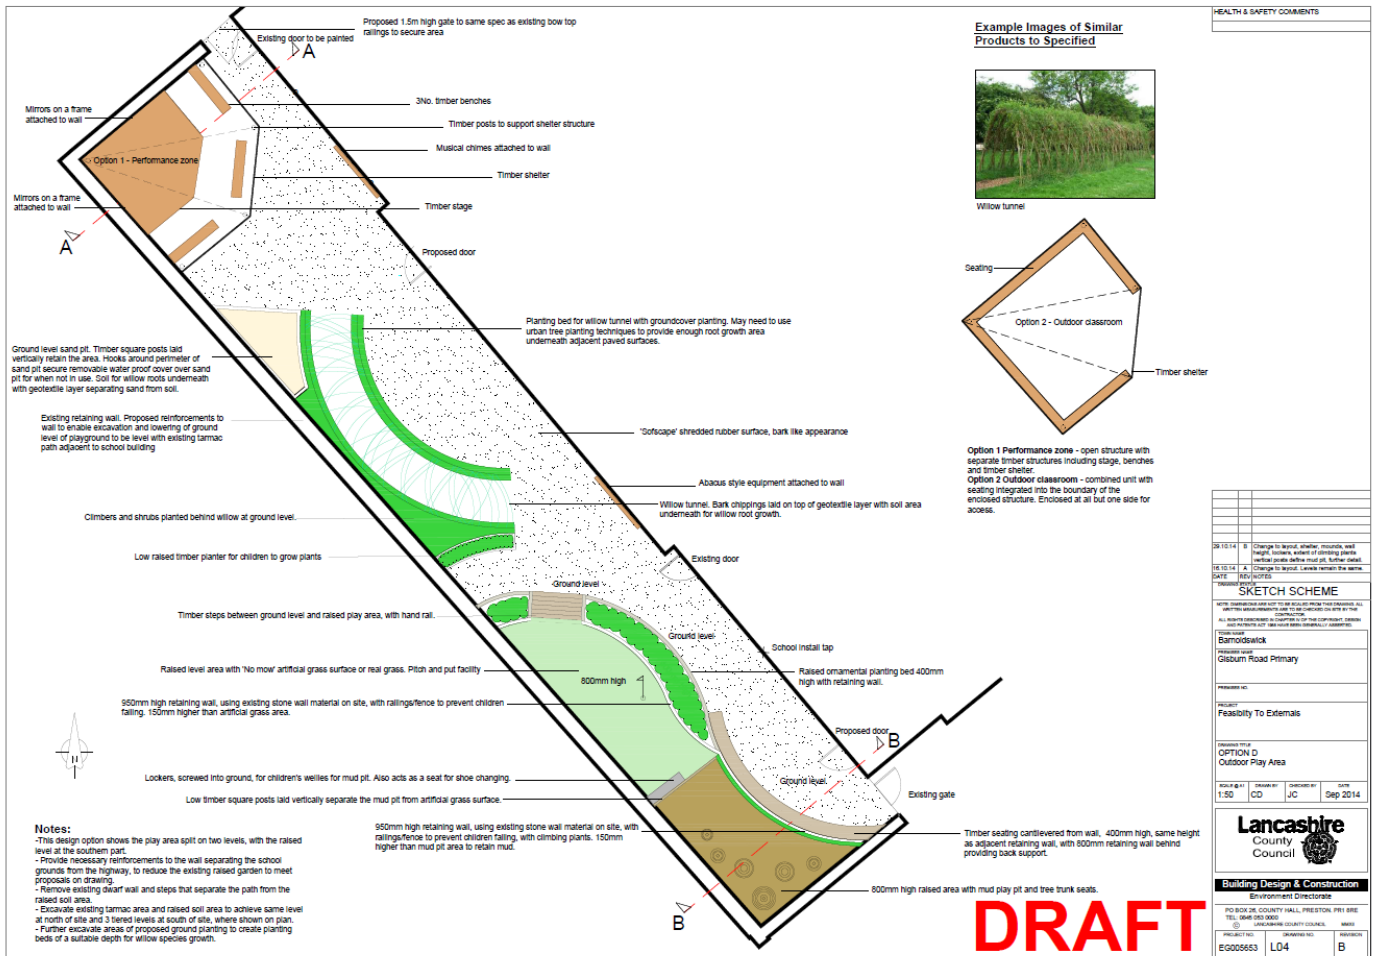

Every Day - Fresh Salad & Bread!
 All meals are subject to availability.

Outdoor Learning for Reception & Year 1

DRAFT

The local authority have agreed to fund the development of our exciting new learning area. Above is a picture of the latest plan, and the authority have assured us that building work should be completed by April 2015. We are all very excited!